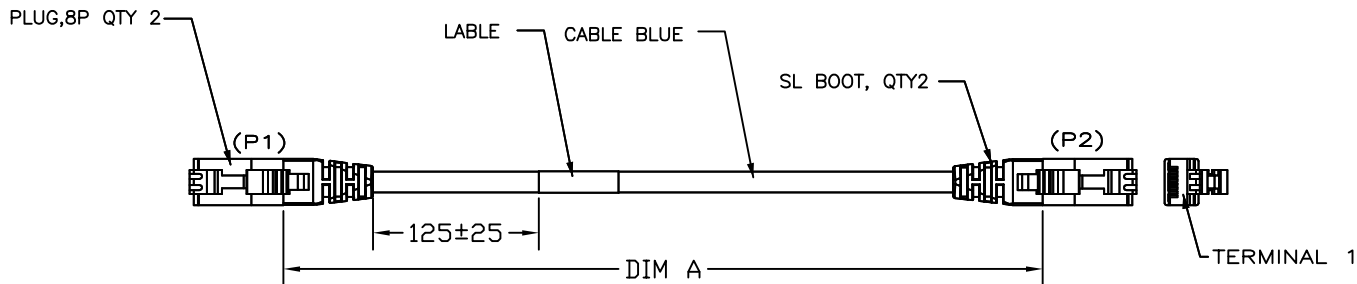

THIS DRAWING IS UNPUBLISHED. RELEASED FOR PUBLICATION
 © COPYRIGHT - By - ALL RIGHTS RESERVED.

REVISIONS							
LOC	DIST	P	LR	DESCRIPTION	DATE	DRN	APVD
		A		RELEASE	09JUL2013	WU	AZ

- ONE CABLE ASSEMBLY PACKAGED IN A POLY BAG.
- CABLE, CAT6, U/UTP, 8 POSN 28AWG, CM
- ⚠ DIMENSIONS ARE MAXIMUM UNLESS OTHERWISE SPECIFIED
- DESIGNATIONS IN PARENTHESES () ARE FOR REFERENCE ONLY.
- ⚠ WIRES TO BE LACED IN MOD PLUG PER COLOR CODE IN WIRING DIAGRAM. FINAL ASSEMBLY WILL BE T568B.

1-1859532-0	10000-10150	10200	10
1859532-9	9000-9150	9200	9
1859532-8	8000-8150	8200	8
1859532-7	7000-7150	7200	7
1859532-6	6000-6150	6200	6
1859532-5	5000-5150	5200	5
1859532-4	4000-4150	4200	4
1859532-3	3000-3150	3200	3
1859532-2	2000-2050	2100	2
1859532-1	1000-1050	1100	1
PART NO	DIM A	CABLE REQ	METER, REF

THIS DRAWING IS A CONTROLLED DOCUMENT.

DRN SHIQING WU 09JUL2013	
CHK ZOHAR ZHANG 09JUL2013	
APVD ADAM ZHU 09JUL2013	NAME
PRODUCT SPEC	CABLE ASSY, CAT6, MOD PLUG, 8 POSN, BLUE, 28 AWG
APPLICATION SPEC	RESTRICTED TO
WEIGHT	SIZE: A2 CAGE CODE: 00779 DRAWING NO: C-1859532
MATERIAL	CUSTOMER DRAWING
	SCALE: 1:1
	SHEET: 1 of 1
	REV: A