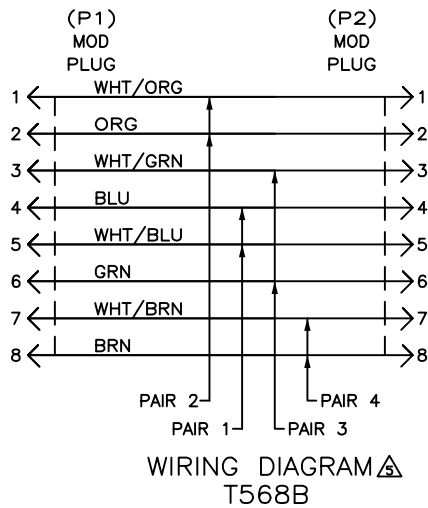

THIS DRAWING IS UNPUBLISHED. RELEASED FOR PUBLICATION
 © COPYRIGHT - By - ALL RIGHTS RESERVED.

REVISIONS							
LOC	DIST	P	LR	DESCRIPTION	DATE	DRN	APVD
		A		RELEASE	09JUL2013	WU	AZ

- ONE CABLE ASSEMBLY PACKAGED IN A POLY BAG.
- CABLE, CAT6, U/UTP, 8 POSN 28AWG, CM
- ⚠ DIMENSIONS ARE MAXIMUM UNLESS OTHERWISE SPECIFIED
- DESIGNATIONS IN PARENTHESES () ARE FOR REFERENCE ONLY.
- ⚠ WIRES TO BE LACED IN MOD PLUG PER COLOR CODE IN WIRING DIAGRAM. FINAL ASSEMBLY WILL BE T568B.

1-1859532-0	10000-10150	10200	10
1859532-9	9000-9150	9200	9
1859532-8	8000-8150	8200	8
1859532-7	7000-7150	7200	7
1859532-6	6000-6150	6200	6
1859532-5	5000-5150	5200	5
1859532-4	4000-4150	4200	4
1859532-3	3000-3150	3200	3
1859532-2	2000-2050	2100	2
1859532-1	1000-1050	1100	1
PART NO	DIM A	CABLE REQ	METER, REF

THIS DRAWING IS A CONTROLLED DOCUMENT.

DRN SHIQING WU 09JUL2013	
CHK ZOHAR ZHANG 09JUL2013	
APVD ADAM ZHU 09JUL2013	NAME
PRODUCT SPEC	CABLE ASSY, CAT6, MOD PLUG, 8 POSN, BLUE, 28 AWG
APPLICATION SPEC	RESTRICTED TO
WEIGHT	SIZE: A2 CAGE CODE: 00779 DRAWING NO: C-1859532
MATERIAL	CUSTOMER DRAWING
	SCALE: 1:1
	SHEET: 1 of 1
	REV: A